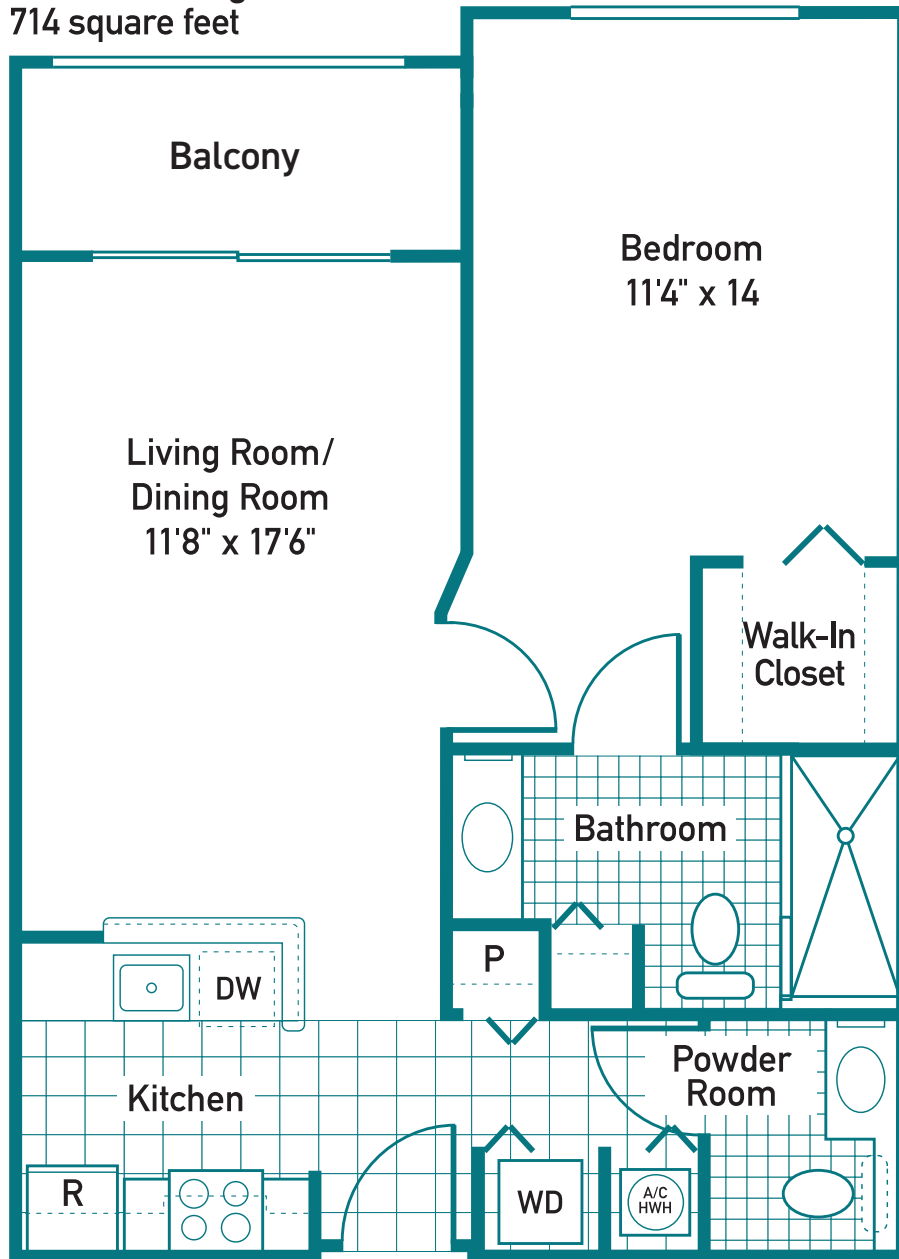

Assisted Living
714 square feet

Floorplans are artist's rendering. All dimensions are approximate. Actual product and specifications may vary in dimension or detail. Not all features are available in every apartment. Prices and availability are subject to change. Please see a representative for details.