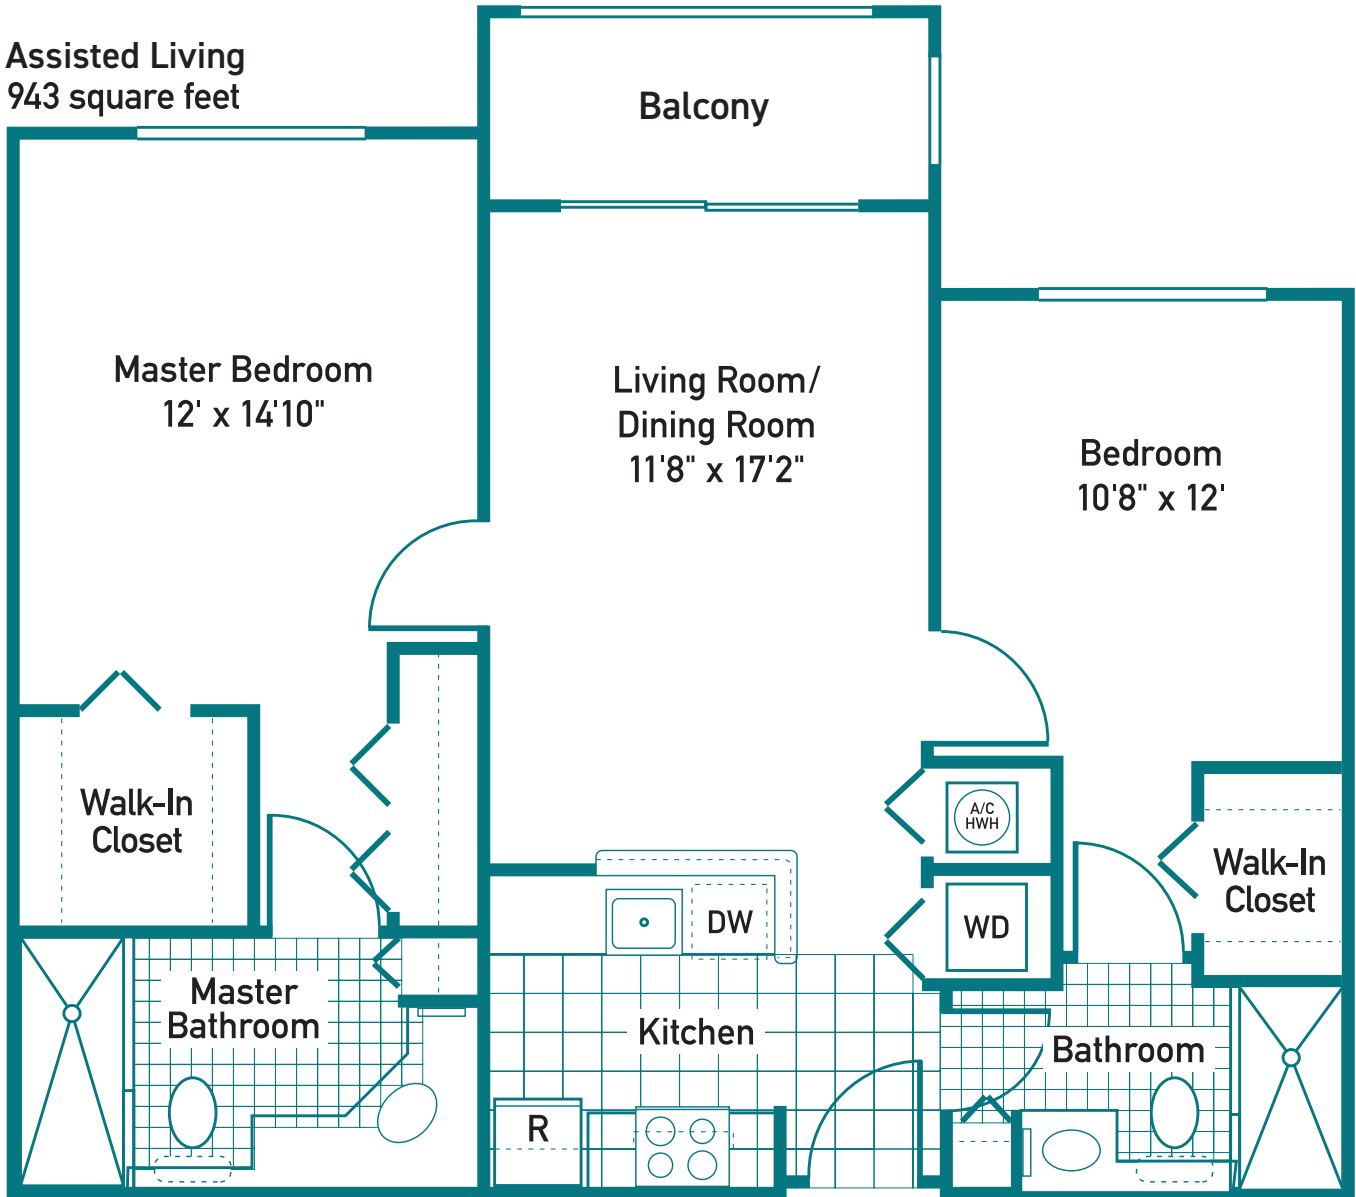

**Assisted Living**  
943 square feet

*Floorplans are artist's rendering. All dimensions are approximate. Actual product and specifications may vary in dimension or detail. Not all features are available in every apartment. Prices and availability are subject to change. Please see a representative for details.*